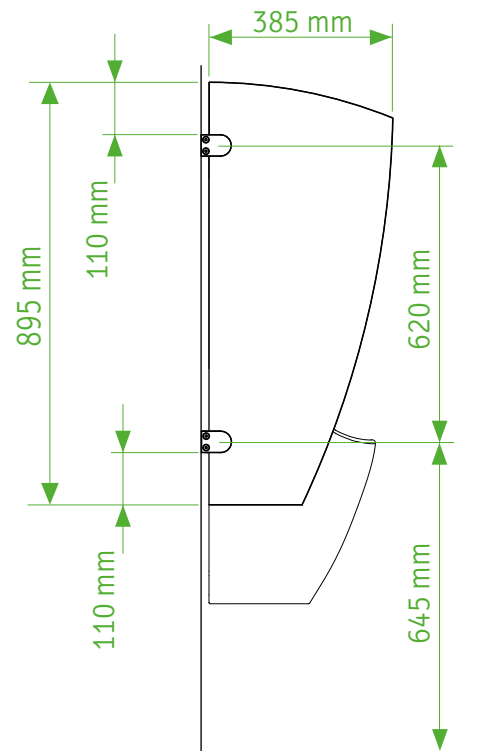

Article: 35.200

Supplied/Geliefert/Fourni
Suministro/Fornecido/Fornito

1 x Partition Board

2 x Fixing Bracket

2 x 6x65mm Screw

2 x 8x50mm Dowel

2 x 14.7mm Washer

1

2

3

4

5

6

7

8

Attention: Unequal rubber thicknesses,
please note when inserting