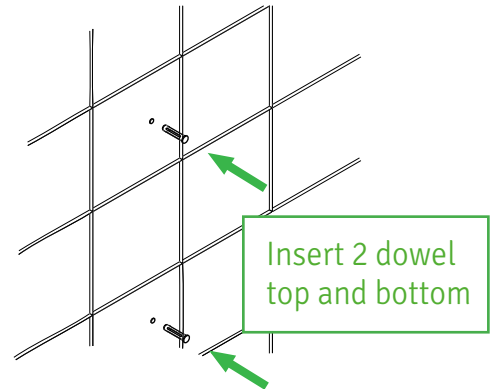

Article: 35.200

Supplied/Geliefert/Fourni
Suministro/Fornecido/Fornito

1 x Partition Board

2 x Fixing Bracket

2 x 6x65mm Screw

2 x 8x50mm Dowel

2 x 14.7mm Washer

1

2

3

4

5

6

7

8

Attention: Unequal rubber thicknesses,
please note when inserting