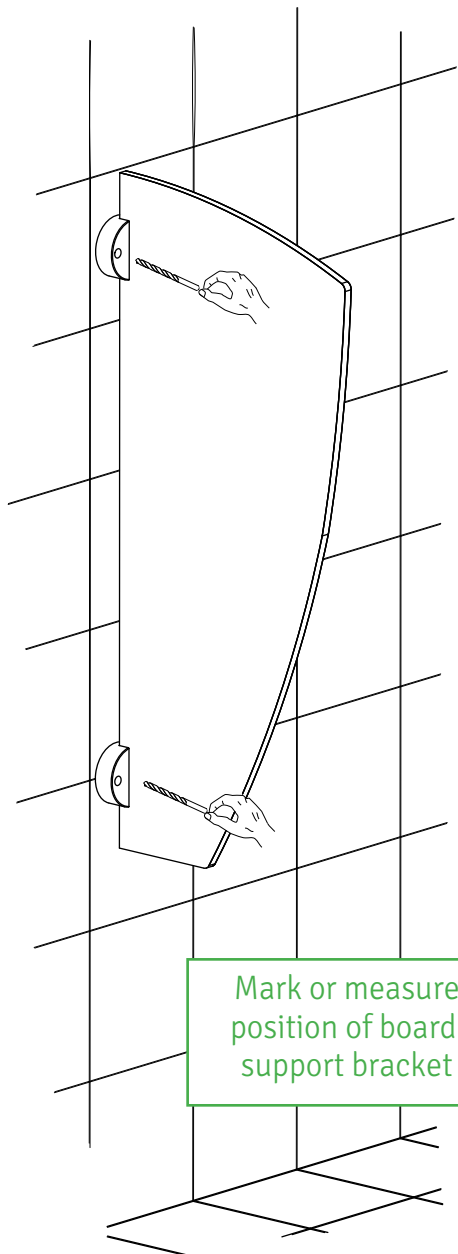

Installation instruction  
Installationsanleitung  
Instruction de l'installation  
Instrucción de instalación  
Instrução de instalação  
Istruzioni per l'installazione

**URIMAT** *urinal partition Trespa*  
*urinal trennwand Trespa*  
*urinoir partition Trespa*  
*urinarios separador Trespa*  
*urinóis paradores Trespa*  
*urinali separatore Trespa*

**Article:** 35.001

Supplied/Geliefert/Fourni  
Suministro/Fornecido/Fornito

1 x Partition Board

4x 6x80mm  
Coutersunk allen  
Wall screws

4x 8x50mm  
Dowel

4x 5x25mm  
Countersunk allen  
board screws

1

2

Lubricate screw  
5x25mm  
prior fastening

3

4

Mark or measure position of board support bracket

5

Drill 4 x 8mm hole to fit the dowel

6

4x Dowel 8x50mm