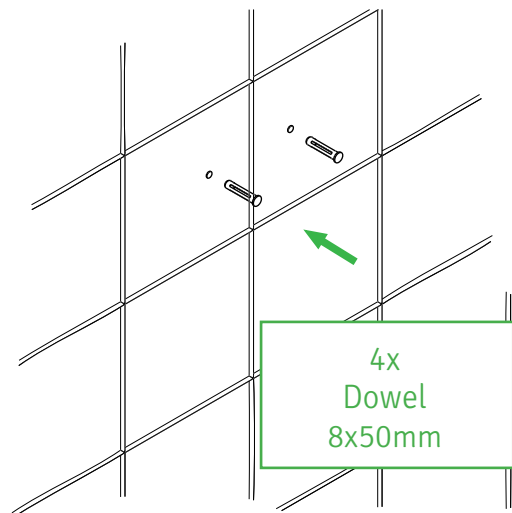

**Article:** 35.001

Supplied/Geliefert/Fourni  
Suministro/Fornecido/Fornito

1 x Partition Board

4x 6x80mm  
Coutersunk allen  
Wall screws

4x 8x50mm  
Dowel

4x 5x25mm  
Countersunk allen  
board screws

1

2

Lubricate screw  
5x25mm  
prior fastening

3

4

Mark or measure position of board support bracket

5

Drill 4 x 8mm hole to fit the dowel

6

4x Dowel 8x50mm