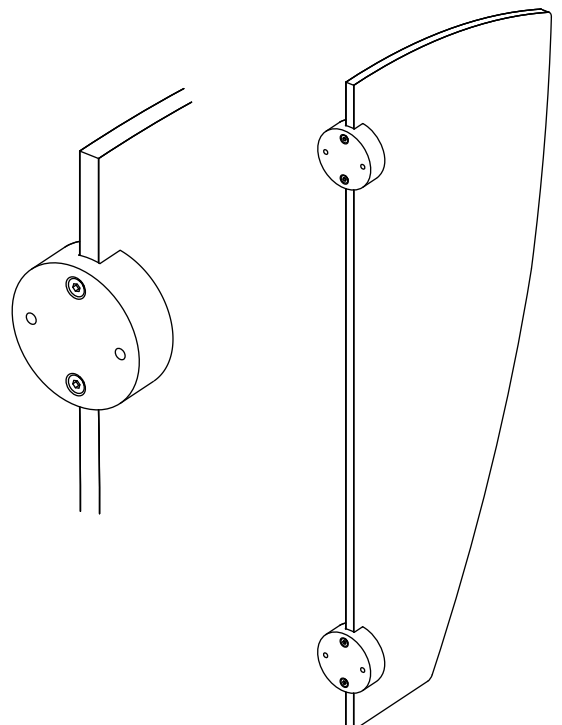

Installation instruction  
Installationsanleitung  
Instruction de l'installation  
Instrucción de instalación  
Instrução de instalação  
Istruzioni per l'installazione

**URIMAT** *urinal partition Trespa*  
*urinal trennwand Trespa*  
*urinoir partition Trespa*  
*urinarios separador Trespa*  
*urinóis paradores Trespa*  
*urinali separatore Trespa*

**Article:** 35.001

Supplied/Geliefert/Fourni  
Suministro/Fornecido/Fornito

1 x Partition Board

4x 6x80mm  
Coutersunk allen  
Wall screws

4x 8x50mm  
Dowel

4x 5x25mm  
Countersunk allen  
board screws

1

2

Lubricate screw  
5x25mm  
prior fastening

3

4

Mark or measure position of board support bracket

5

Drill 4 x 8mm hole to fit the dowel

6

4x Dowel 8x50mm