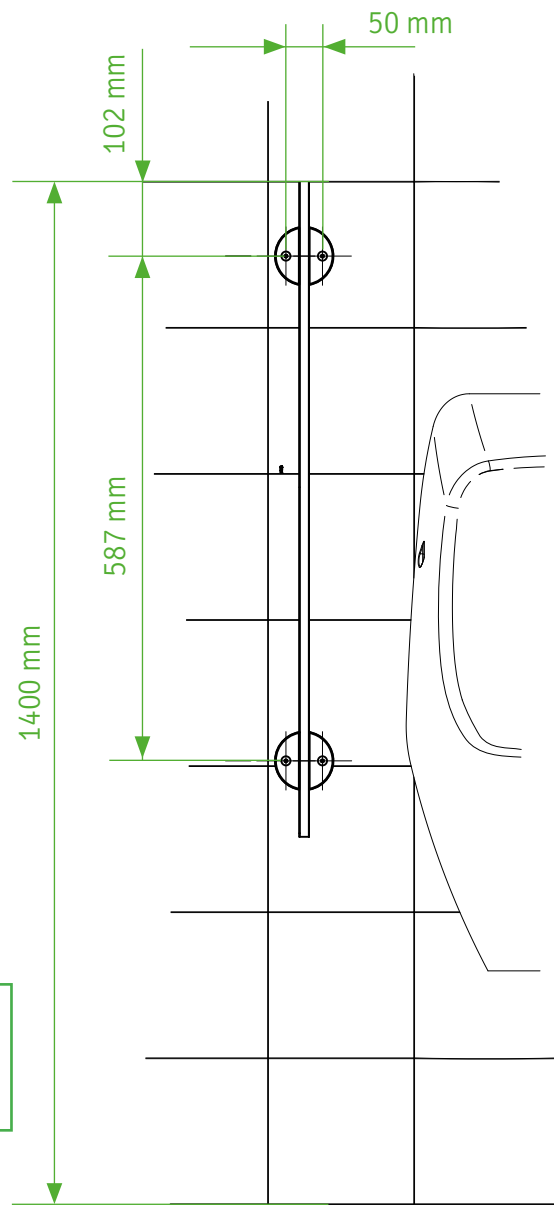

**Article:** 35.001

Supplied/Geliefert/Fourni  
Suministro/Fornecido/Fornito

1 x Partition Board

4x 6x80mm  
Coutersunk allen  
Wall screws

4x 8x50mm  
Dowel

4x 5x25mm  
Countersunk allen  
board screws

1

2

Lubricate screw  
5x25mm  
prior fastening

3

4

Mark or measure position of board support bracket

5

Drill 4 x 8mm hole to fit the dowel

6

4x Dowel 8x50mm