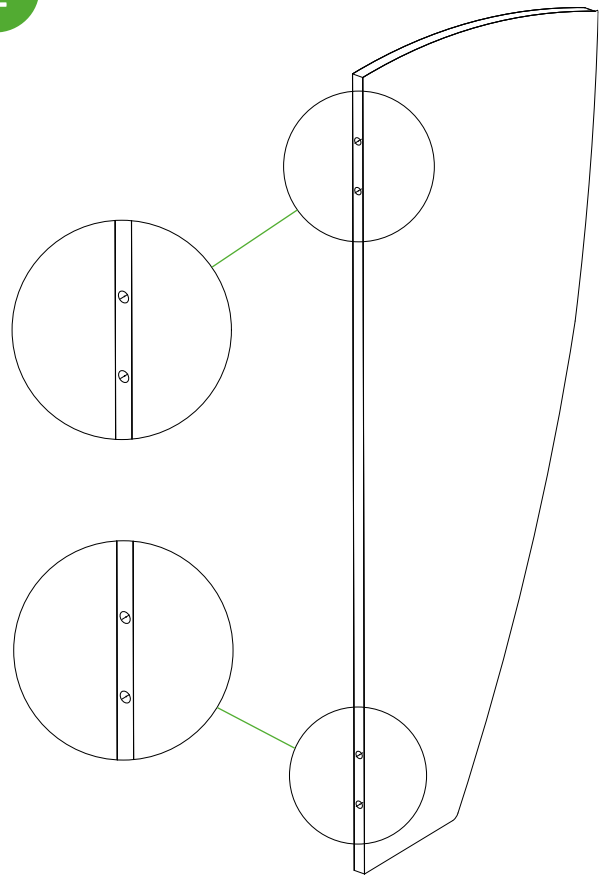

Installation instruction  
Installationsanleitung  
Instruction de l'installation  
Instrucción de instalación  
Instrução de instalação  
Istruzioni per l'installazione

**URIMAT** *urinal partition Trespa*  
*urinal trennwand Trespa*  
*urinoir partition Trespa*  
*urinarios separador Trespa*  
*urinóis paradores Trespa*  
*urinali separatore Trespa*

**Article:** 35.001

Supplied/Geliefert/Fourni  
Suministro/Fornecido/Fornito

1 x Partition Board

4x 6x80mm  
Coutersunk allen  
Wall screws

4x 8x50mm  
Dowel

4x 5x25mm  
Countersunk allen  
board screws

1

2

Lubricate screw  
5x25mm  
prior fastening

3

4

Mark or measure position of board support bracket

5

Drill 4 x 8mm hole to fit the dowel

6

4x Dowel 8x50mm