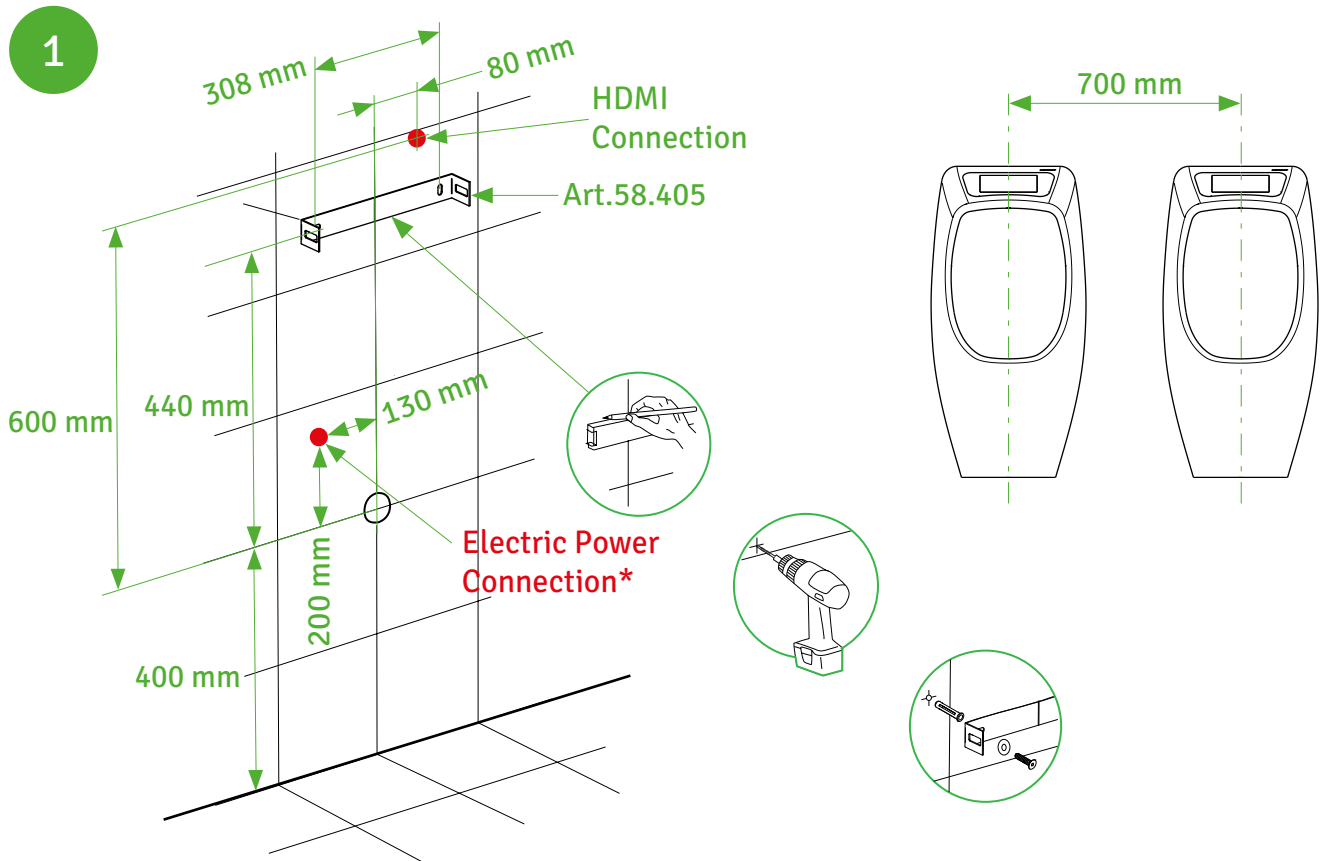

Installation
Montage
Installation

Instalación
Instrução
Installazione

* 110V - 230V only used for URIMAT ecovideo

* Correspond to drain height 400mm