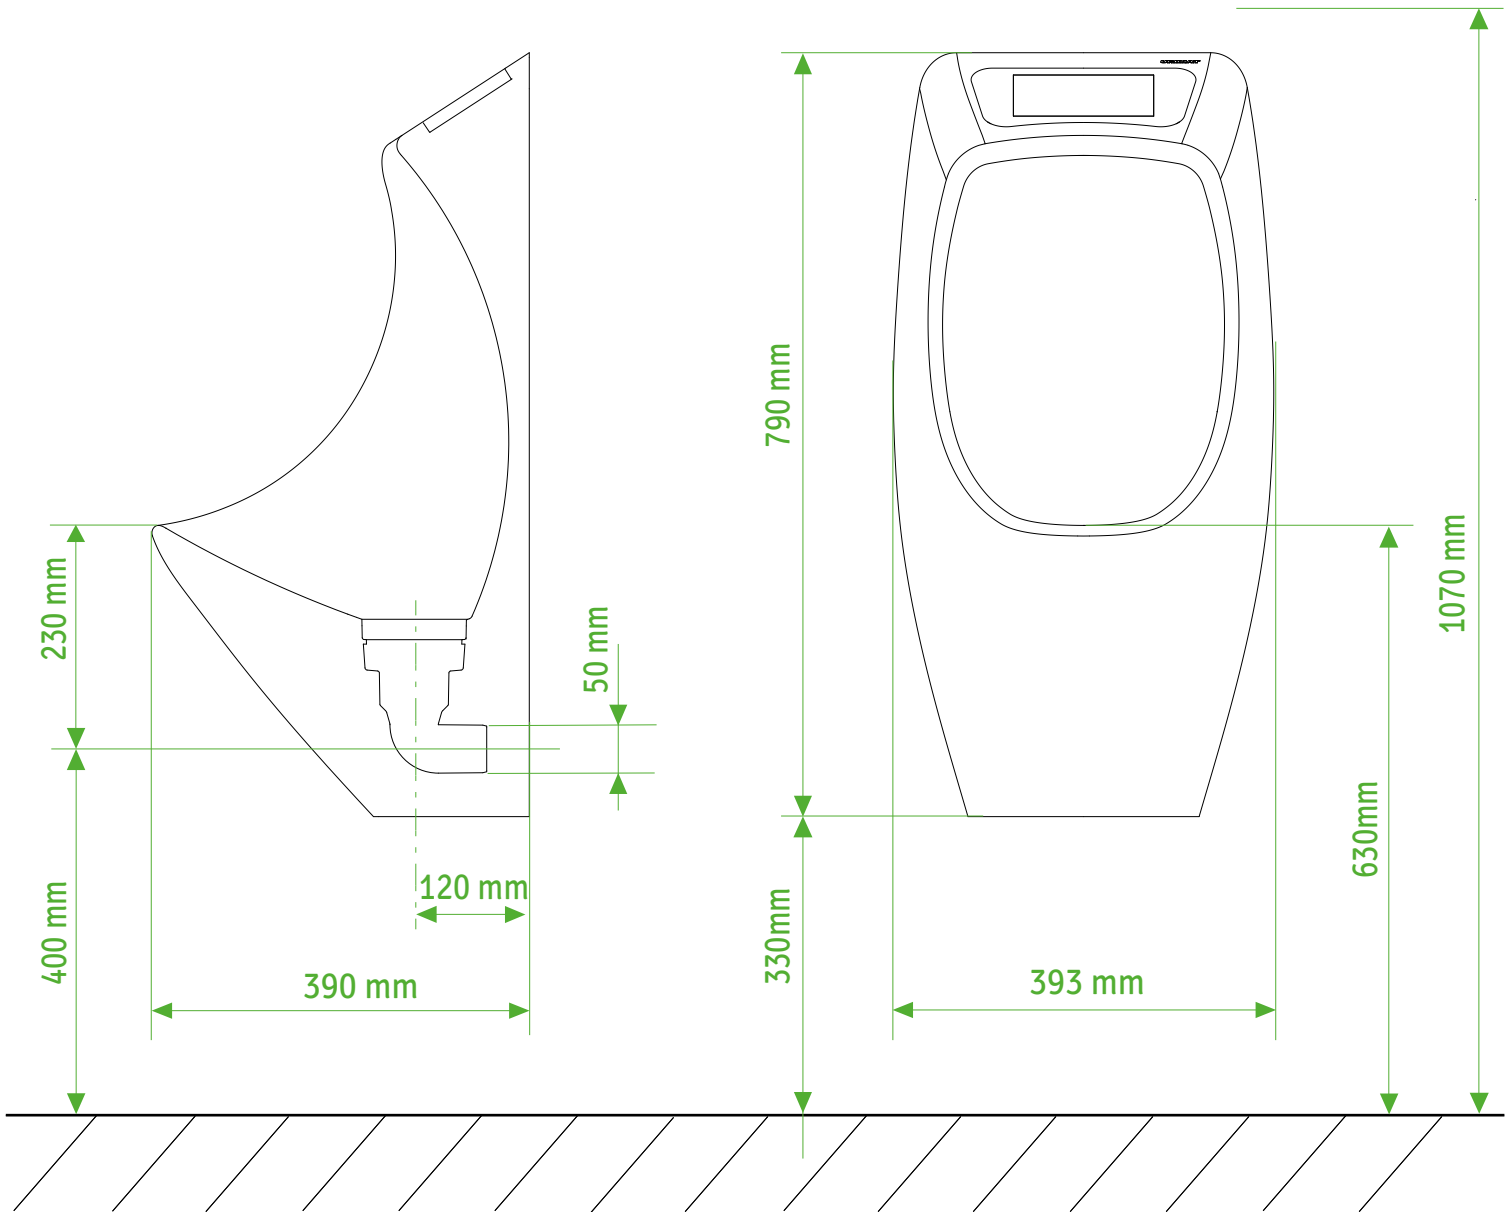

Dimensions
Abmasse
Massification

Masificación
Massificação
Massificazione

Important:

Make sure all drainpipes are professionally cleaned when replacing existing waterflushed urinals.

Wichtig:

Abwasserleitung müssen vor der Montage der URIMAT Urinale gereinigt werden. Es ist sicherzustellen, dass Urinstein und andere Ablagerungen beseitigt sind.

Important:

Les écoulements d'eau résiduelles doivent être purgé avant le montage de l'urinoir URIMAT. Il faut assure que la pierre d'urine es d'autre dép t sont éliminé.

Importante:

Asegurese cuando instale los URIMAT que los desagües existentes están perfectamente limpios y totalmente exentos de obturaciones.

Importante:

Ao trocar um Urinol convencional por um URIMAT deverá ser garantida a limpeza da tubagem por pessoal especializado.

Importante:

Assicurarsi che tutte le grondaie siano pulite professionally in caso di sostituzione orinatoj waterflushed esistenti.