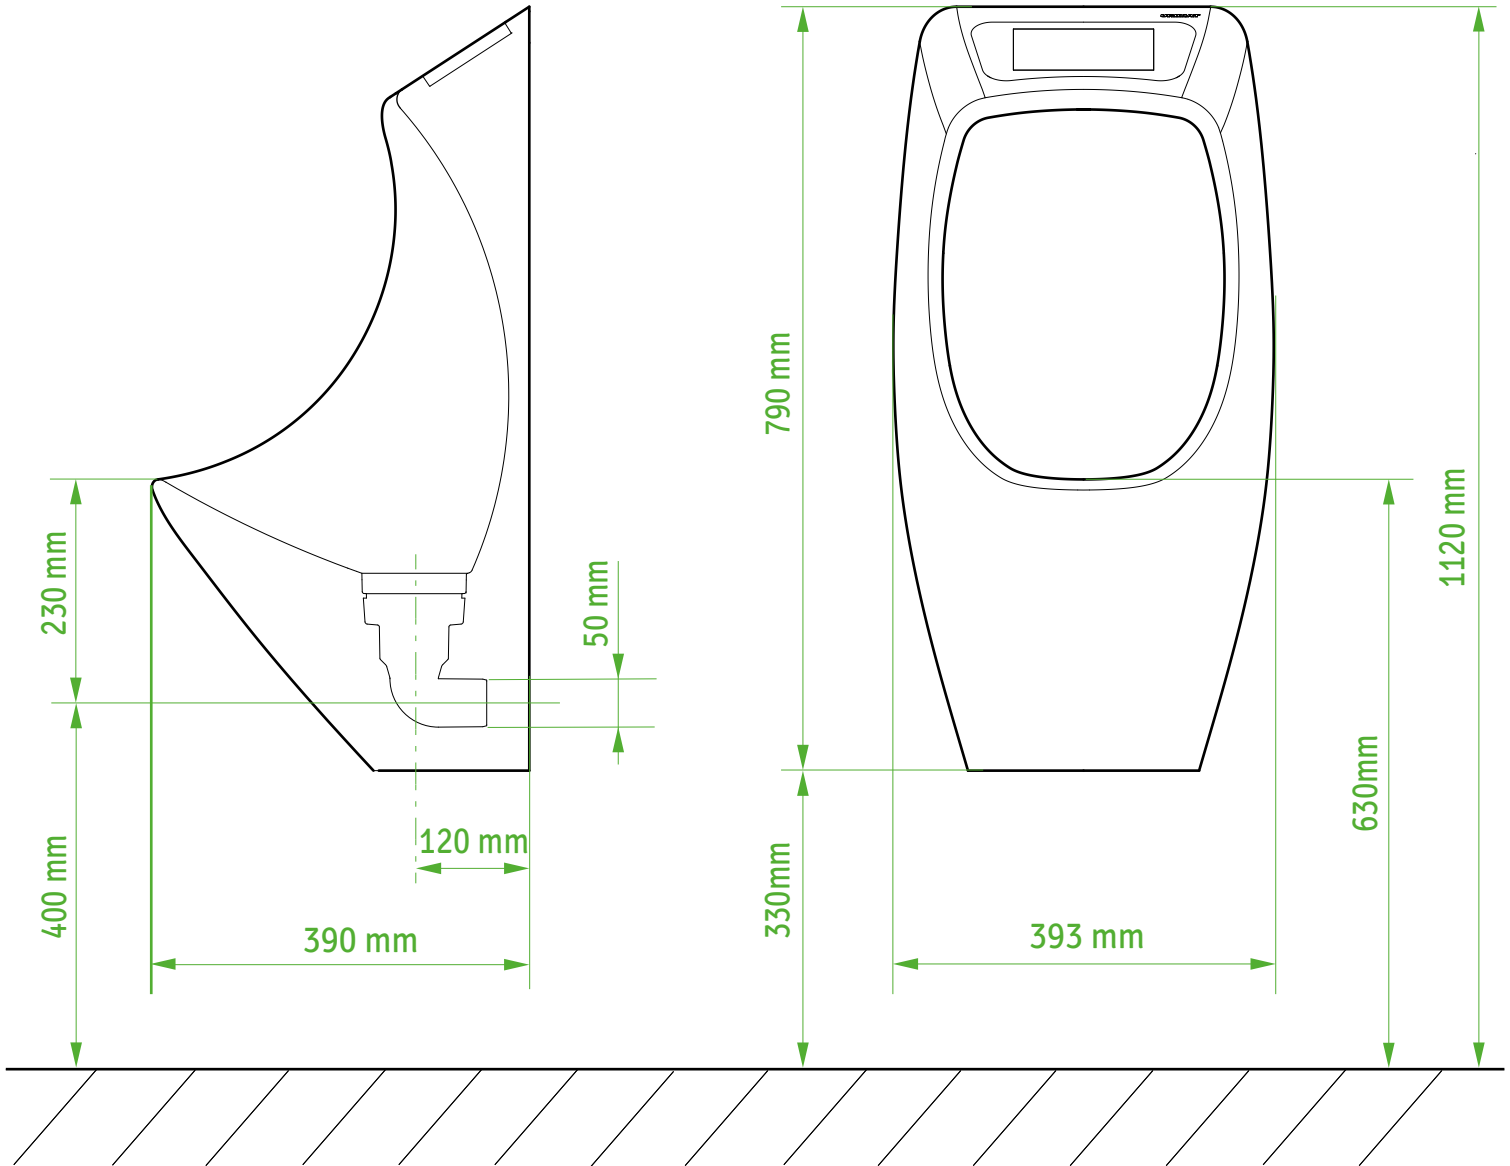

Dimensions
Abmasse
Massification

Masificación
Massificação
Massificazione

Important:

Make sure all drainpipes are professionally cleaned when replacing existing waterflushed urinals.

Wichtig:

Abwasserleitung müssen vor der Montage der URIMAT Urinale gereinigt werden. Es ist sicherzustellen, dass Urinstein und andere Ablagerungen beseitigt sind.

Important:

Les écoulements d'eau résiduelles doivent être purgé avant le montage de l'urinoir URIMAT. Il faut assure que la pierre d'urine es d'autre dép t sont éliminé.

Importante:

Asegurese cuando instale los URIMAT que los desagües existentes están perfectamente limpios y totalmente exentos de obturaciones.

Importante:

Ao trocar um Urinol convencional por um URIMAT deverá ser garantida a limpeza da tubagem por pessoal especializado.

Importante:

Assicurarsi che tutte le grondaie siano pulite professionally in caso di sostituzione orinatoj waterflushed esistenti.