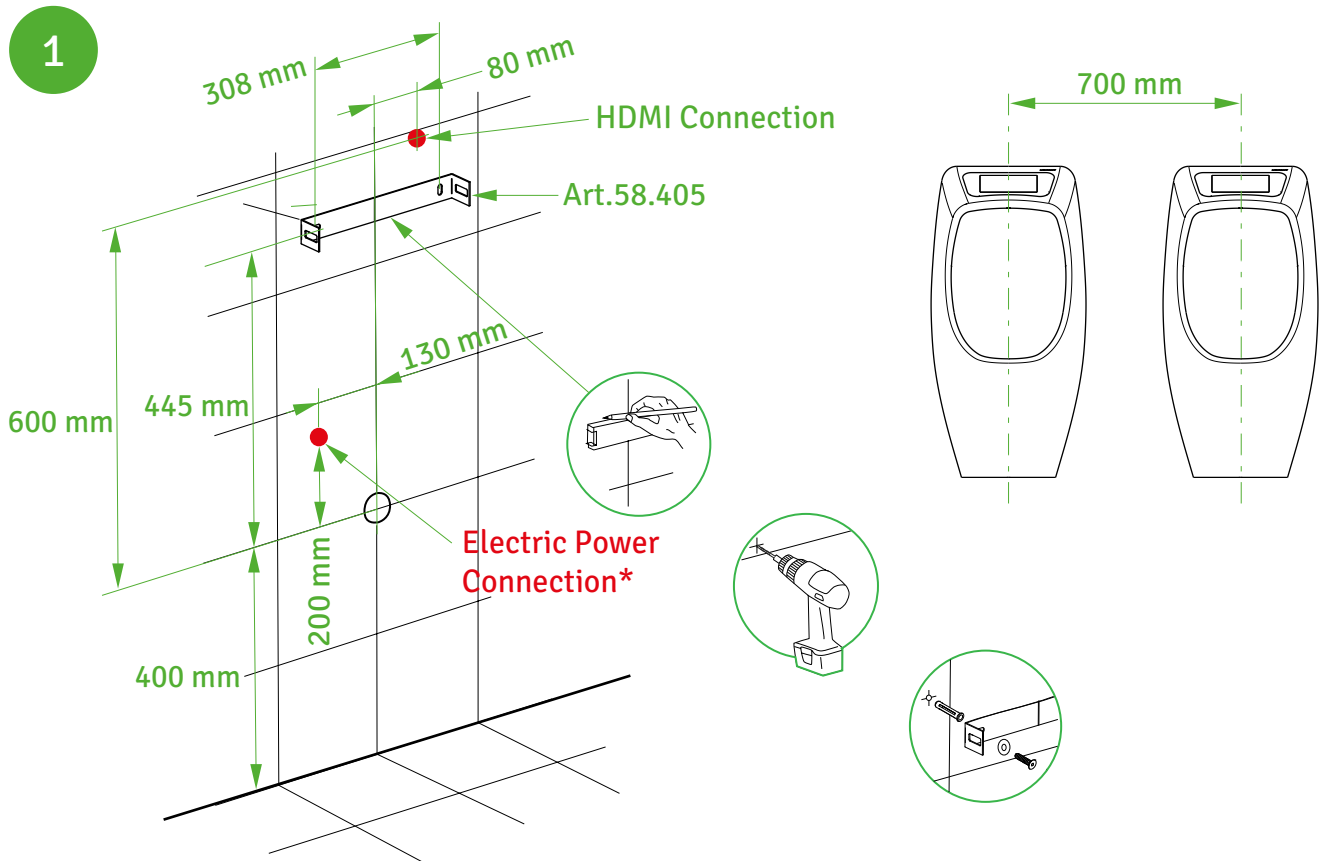

Installation
Montage
Installation

Instalación
Instrução
Installazione

* 110V - 230V only used for URIMAT ecovideo

* Correspond to drain height 400mm